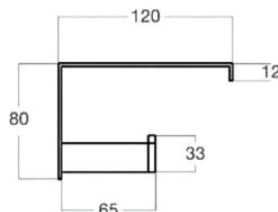

### DIMENSIONS

Dimension ware	Dimension pack	Unit
200x120x80	130x93x200	mm.
Net weight	Gross weight	Unit
1.66	2.85	kg.